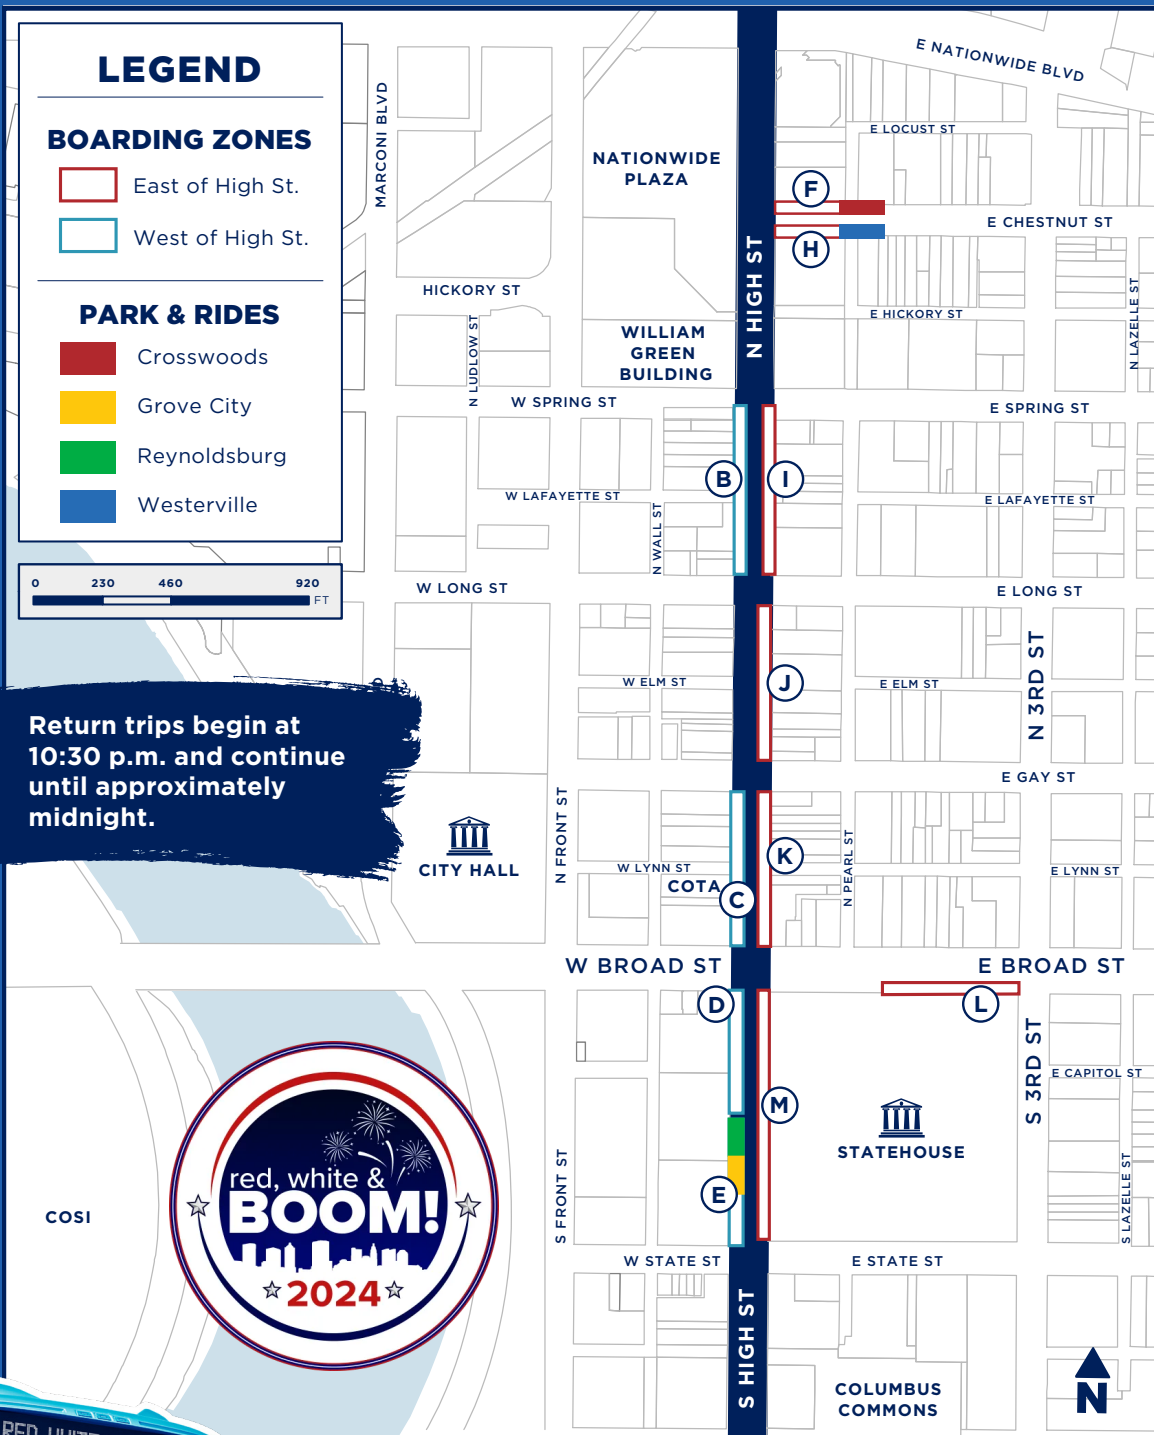

How to Get Home

from **Red, White & BOOM!**

Help Us Improve

TAKE A
2-MINUTE
SURVEY

cota50

PLEASE CALL 614-228-1776
FOR ASSISTANCE

CALL CENTERS OPEN UNTIL MIDNIGHT