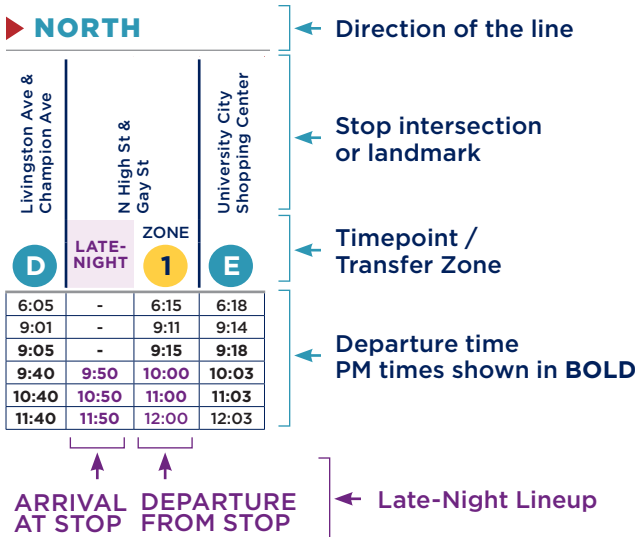

VEHICLE FREQUENCY

STANDARD

Mon-Fri: 5 a.m.-11 p.m.
Sat, Sun: 5 a.m.-10 p.m.
Departure times
16-60 minutes apart

FREQUENT

Mon-Fri: 5 a.m.-11 p.m.
Sat, Sun: 5 a.m.-10 p.m.
Departure times
15 minutes or less

RUSH HOUR

Mon-Fri: 6:30-9 a.m.
and 3-6 p.m.

HOLIDAY SERVICE

Please note: COTA observes Sunday schedules on holidays, including New Year's Day, Martin Luther King Jr. Day, Memorial Day, Juneteenth, Independence Day, Labor Day, Thanksgiving and Christmas.

USING YOUR SCHEDULE

Lineups are times when most major lines arrive Downtown at the same time for transfers, occurring all day Sunday and after 9 p.m. Monday-Saturday. See schedule for times.

TRANSFERS

This vehicle line has transfer stops in Downtown.

There are 3 Transfer Zones that allow transfer to Lines 1-11 and CMAX. All lines stop in each zone with the exception of Line 10, which only stops in Zone 2.

WESTBOUND/NORTHBOUND

- ZONE 1:** N High St & E long St Stop 5910
- ZONE 2:** S High St & E Broad St Stop 6464
- ZONE 3:** E Mound St & S High St Stop 1797