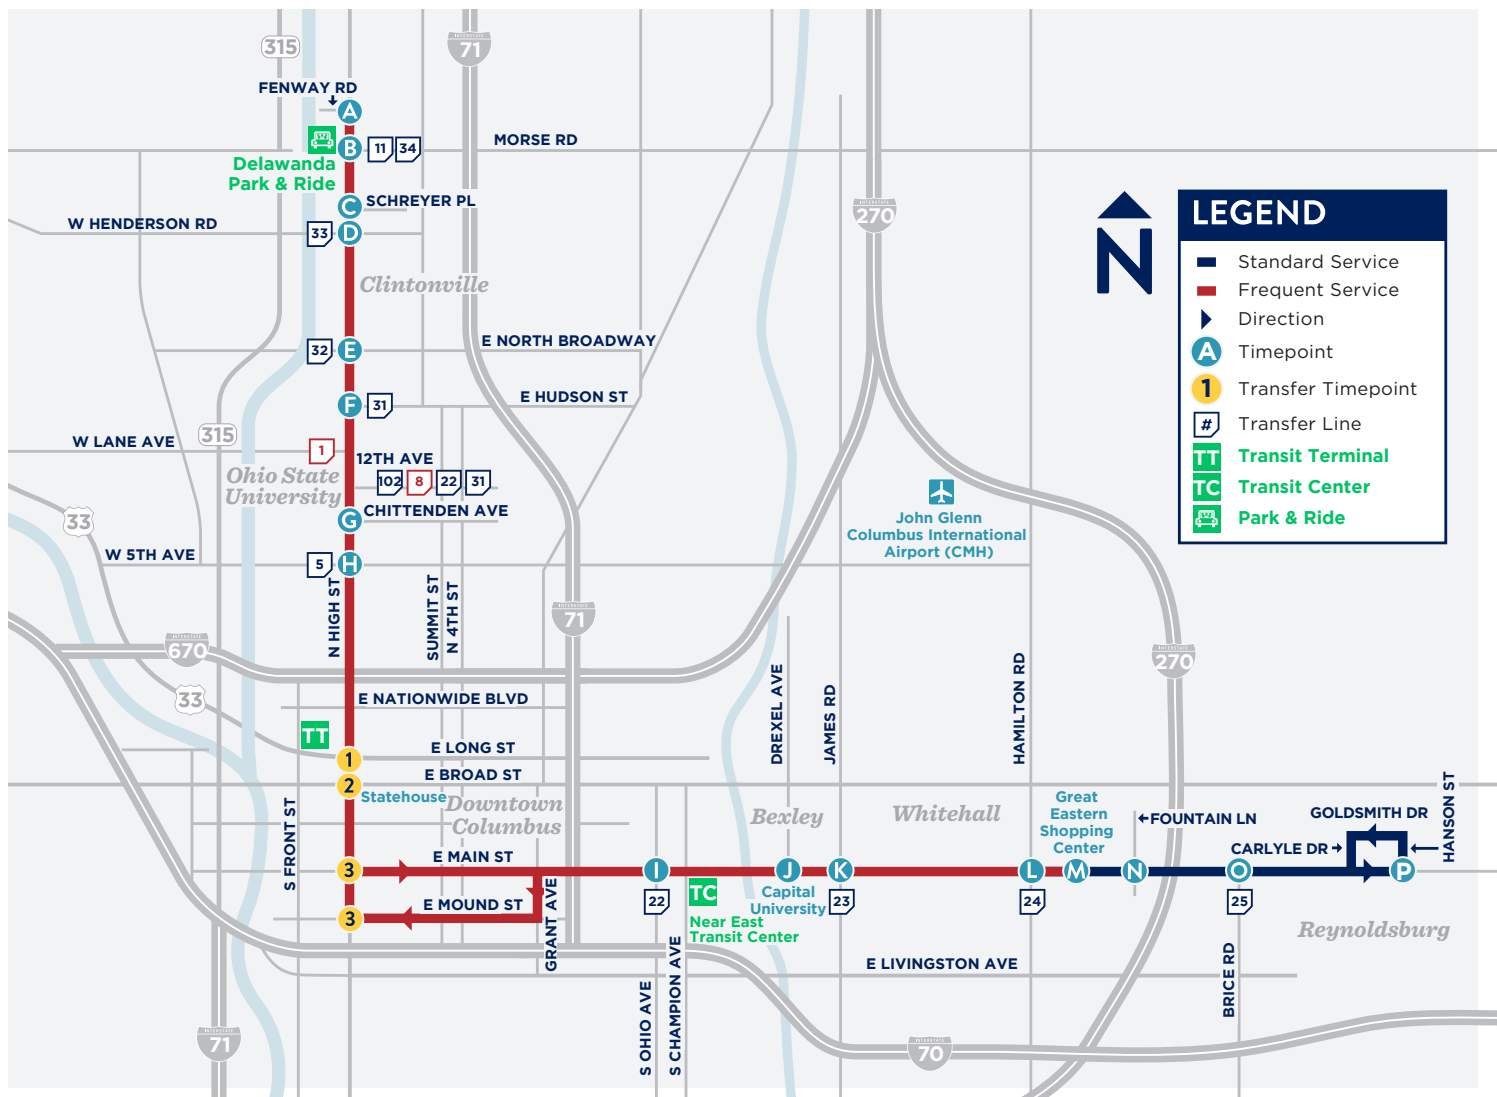

USING YOUR SCHEDULE

Lineups are times when most major lines arrive Downtown at the same time for transfers, occurring all day Sunday and after 9 p.m. Monday-Saturday. See schedule for times.

TRANSFERS

This vehicle line has transfer stops in Downtown. **There are 3 Transfer Zones that allow transfer to Lines 1-11 & CMAX.** All lines stop in each zone with the exception of Line 10, which only stops in Zone 2.

WESTBOUND/NORTHBOUND

- ZONE 1:** N High St & E Long St Stop 5910
- ZONE 2:** S High St & E Broad St Stop 6464
- ZONE 3:** E Mound St & S High St Stop 1797

EASTBOUND/SOUTHBOUND

- ZONE 1:** N High St & W Long St Stop 4101
- ZONE 2:** N High St & W Broad St Stop 2900
- ZONE 3:** E Main St & S High St Stop 1644

LINE 2 MAP

LOCAL DESTINATIONS

- Great Eastern Shopping Center
- Downtown
- Delawanda Park and Ride
- Near East Transit Center
- The Ohio State University
- Graceland Shopping Center

► SOUTH / EAST

MONDAY-FRIDAY