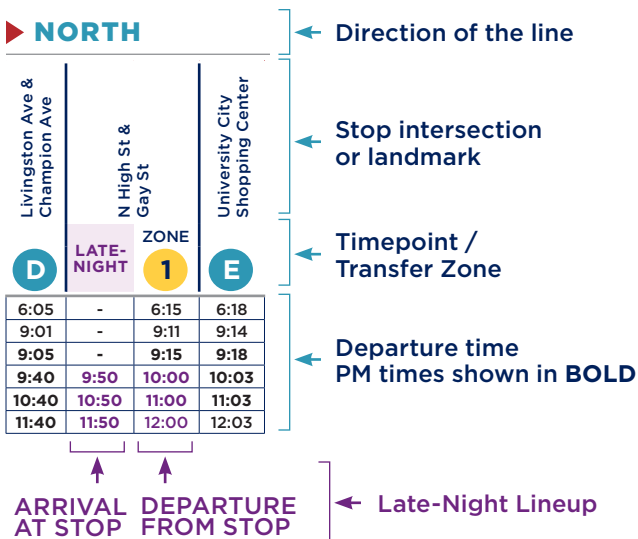

VEHICLE FREQUENCY

STANDARD

Mon-Fri: 5 a.m.-11 p.m.
Sat, Sun: 5 a.m.-10 p.m.
Departure times
16-60 minutes apart

FREQUENT

Mon-Fri: 5 a.m.-11 p.m.
Sat, Sun: 5 a.m.-10 p.m.
Departure times
15 minutes or less

RUSH HOUR

Mon-Fri: 6:30-9 a.m.
and 3-6 p.m.

HOLIDAY SERVICE

Please note: COTA observes Sunday schedules on holidays, including New Year's Day, Martin Luther King Jr. Day, Memorial Day, Juneteenth, Independence Day, Labor Day, Thanksgiving and Christmas.

USING YOUR SCHEDULE

Lineups are times when most major lines arrive Downtown at the same time for transfers, occurring all day Sunday and after 9 p.m. Monday-Saturday. See schedule for times.

TRANSFERS

This vehicle line has transfer stops in Downtown. **There are 3 Transfer Zones that allow transfer to Lines 1-11 & CMAX.** All lines stop in each zone with the exception of Line 10, which only stops in Zone 2.

LINE 2 MAP

LOCAL DESTINATIONS

- Great Eastern Shopping Center
- Downtown
- Delawanda Park and Ride
- Near East Transit Center
- The Ohio State University
- Graceland Shopping Center

► SOUTH / EAST

MONDAY-FRIDAY