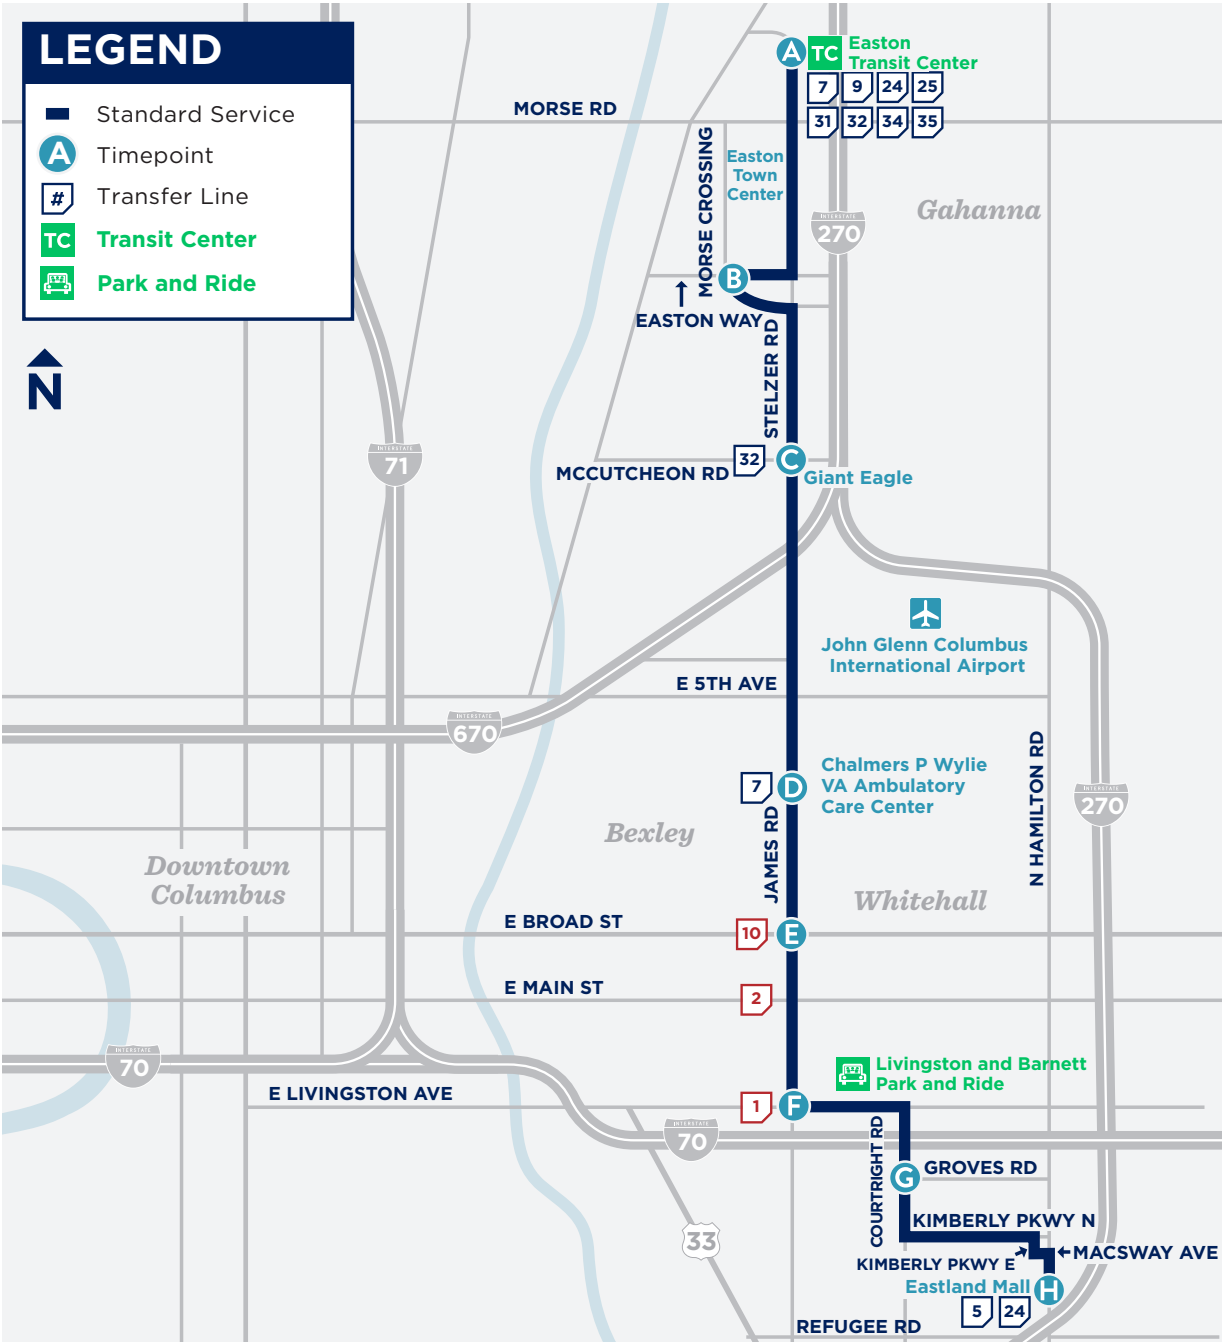

← Late-Night Lineup

ARRIVAL AT STOP

DEPARTURE FROM STOP

Lineups are times when most major lines arrive Downtown at the same time for transfers, occurring all day Sunday and after 9 p.m. Monday-Saturday. See schedule for times.

BE PREPARED

KNOW YOUR:

- Line number
- Departure time and location
- Destination

MAKE SURE TO:

- Arrive at your stop five minutes early.
- Be visible — step outside of the shelter if you are in one and remain close to the transit stop sign.
- The line number and destination are located on the vehicle's front windshield.
- Have fare ready (cash, COTA Smartcard or Transit app on your smartphone).
- If transferring later, ask your Operator for a transfer pass before paying.
- Motion to the Operator as your transit vehicle approaches.
- Use the yellow cord over your seat's window when approaching your stop. Exit through the rear door.

LINE 23 MAP

LOCAL DESTINATIONS

- Easton Transit Center
- Easton Town Center
- John Glenn International Airport
- Chalmers P Wylie VA Ambulatory Care Center
- Livingston Barnett Park and Ride
- Eastland Mall