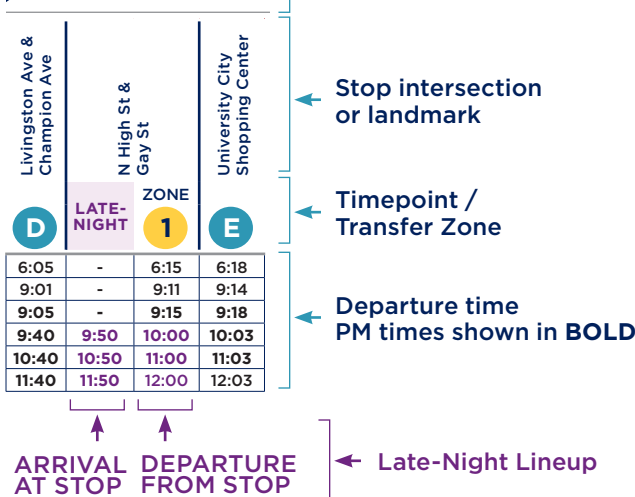

RUSH HOUR

Mon-Fri:
6:30-9 a.m.
3-6 p.m.

HOLIDAY SERVICE

Please note: COTA observes Sunday schedules on holidays, including New Year's Day, Martin Luther King Jr. Day, Memorial Day, Juneteenth, Independence Day, Labor Day, Thanksgiving and Christmas.

USING YOUR SCHEDULE

NORTH

Lineups are times when most major lines arrive Downtown at the same time for transfers, occurring all day Sunday and after 9 p.m. Monday-Saturday. See schedule for times.

TRANSFERS

This vehicle line has transfer stops in Downtown. **There are 3 Transfer Zones that allow transfer to Lines 1-11, CMAX and 102.** All lines stop in each zone with the exception of Line 10, which only stops in Zone 2.