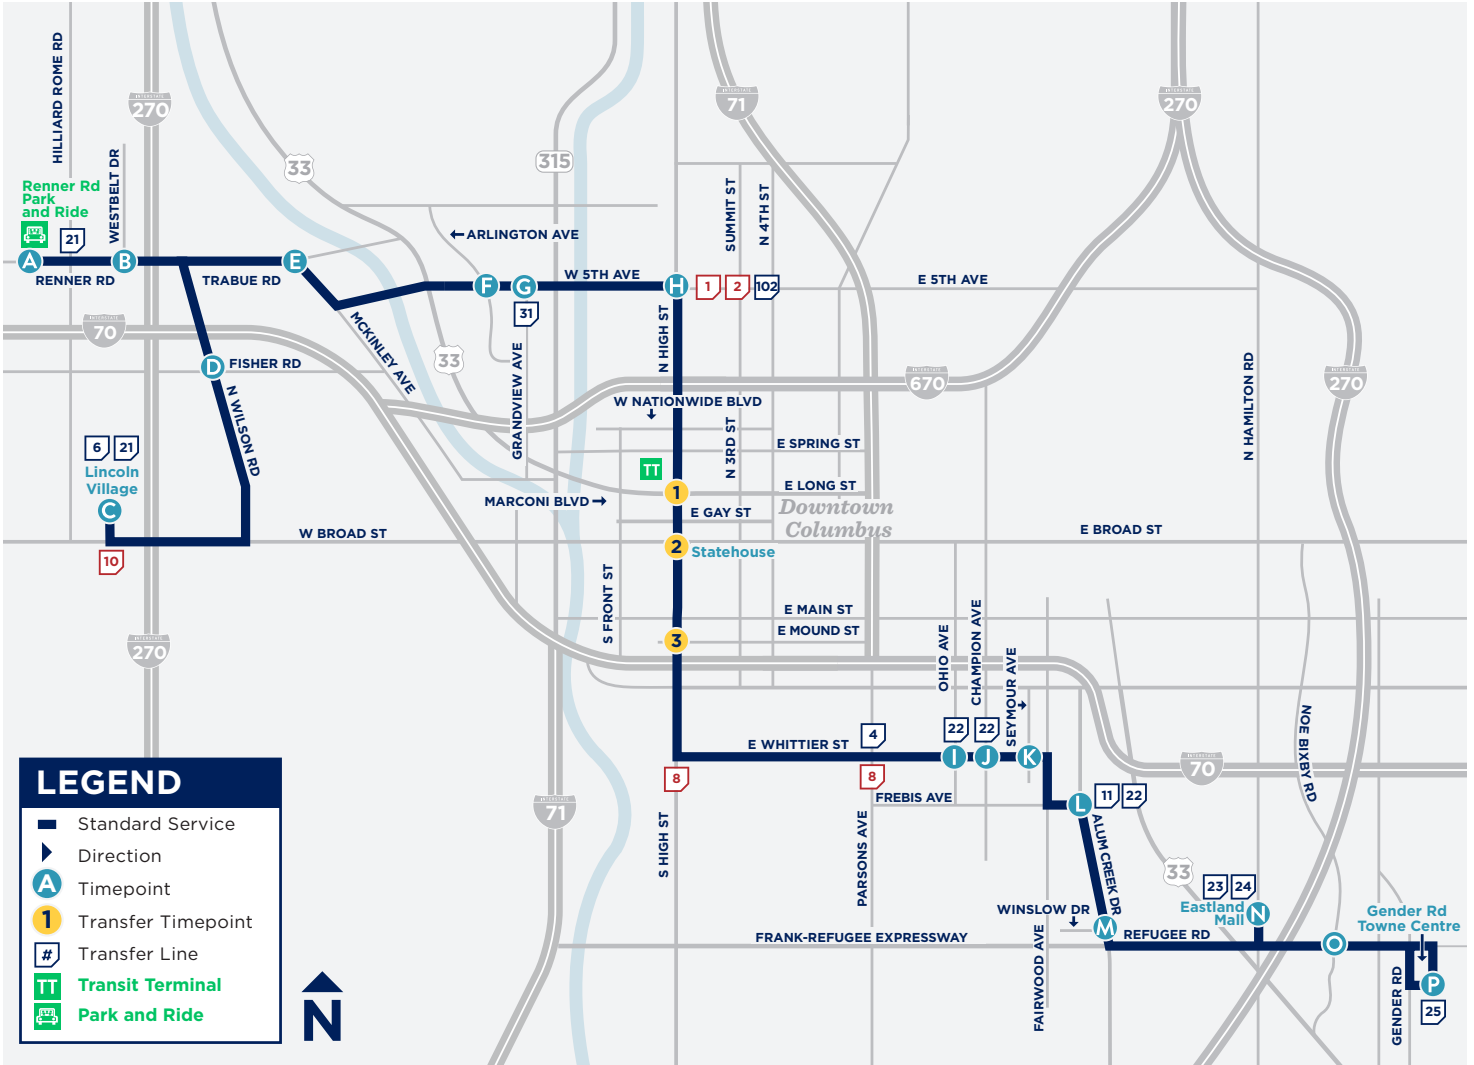

LINE 5 MAP

LOCAL DESTINATIONS

- Renner Road Park and Ride
- Lincoln Village
- Downtown Columbus
- Eastland Mall
- Gender Road Towne Centre