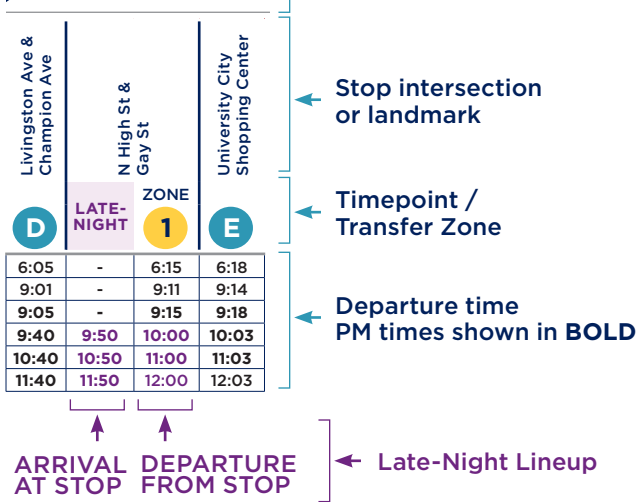

RUSH HOUR

Mon-Fri:
6:30-9 a.m.
3-6 p.m.

HOLIDAY SERVICE

Please note: COTA observes Sunday schedules on holidays, including New Year's Day, Martin Luther King Jr. Day, Memorial Day, Juneteenth, Independence Day, Labor Day, Thanksgiving and Christmas.

USING YOUR SCHEDULE

NORTH

TRANSFERS

This vehicle line has transfer stops in Downtown. **There are 3 Transfer Zones that allow transfer to Lines 1-11, CMAX and 102.** All lines stop in each zone with the exception of Line 10, which only stops in Zone 2.

NORTHBOUND

- ZONE 1:** N Front St & W Long St Stop 7338
- ZONE 2:** N Front St & W Gay St Stop 4122

SOUTHBOUND / EASTBOUND

- ZONE 1:** Marconl Blvd & W Long St Stop 7534
- ZONE 2:** S Front St & W Broad St Stop 7456

Lineups are times when most major lines arrive Downtown at the same time for transfers, occurring all day Sunday and after 9 p.m. Monday-Saturday. See schedule for times.

LINE 9 MAP

LOCAL DESTINATIONS

- Westwoods Park and Ride
- Georgesville Square
- Central Point Shopping Center
- Franklinton
- Downtown
- Brentnell Community Center
- Northeast Columbus
- Easton Town Center
- Easton Transit Center