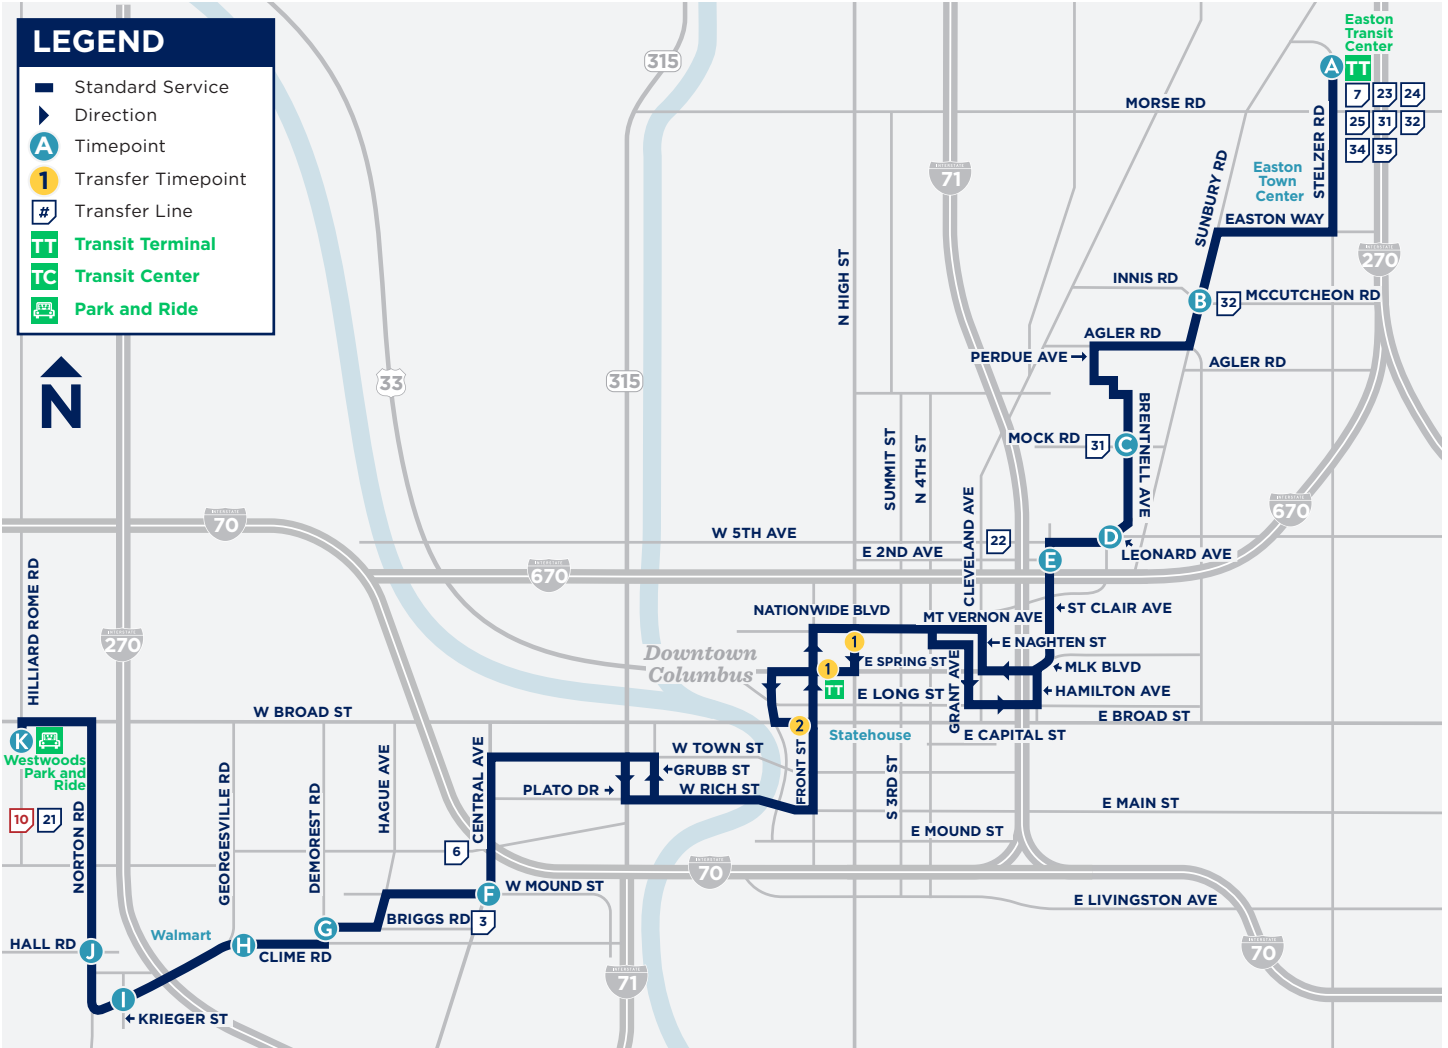

USING YOUR SCHEDULE

NORTH

TRANSFERS

This vehicle line has transfer stops in Downtown. **There are 3 Transfer Zones that allow transfer to Lines 1-11, CMAX and 102.** All lines stop in each zone with the exception of Line 10, which only stops in Zone 2.

Lineups are times when most major lines arrive Downtown at the same time for transfers, occurring all day Sunday and after 9 p.m. Monday-Saturday. See schedule for times.

LINE 9 MAP

LOCAL DESTINATIONS

- Westwoods Park and Ride
- Georgesville Square
- Central Point Shopping Center
- Franklinton
- Downtown
- Brentnell Community Center
- Northeast Columbus
- Easton Town Center
- Easton Transit Center